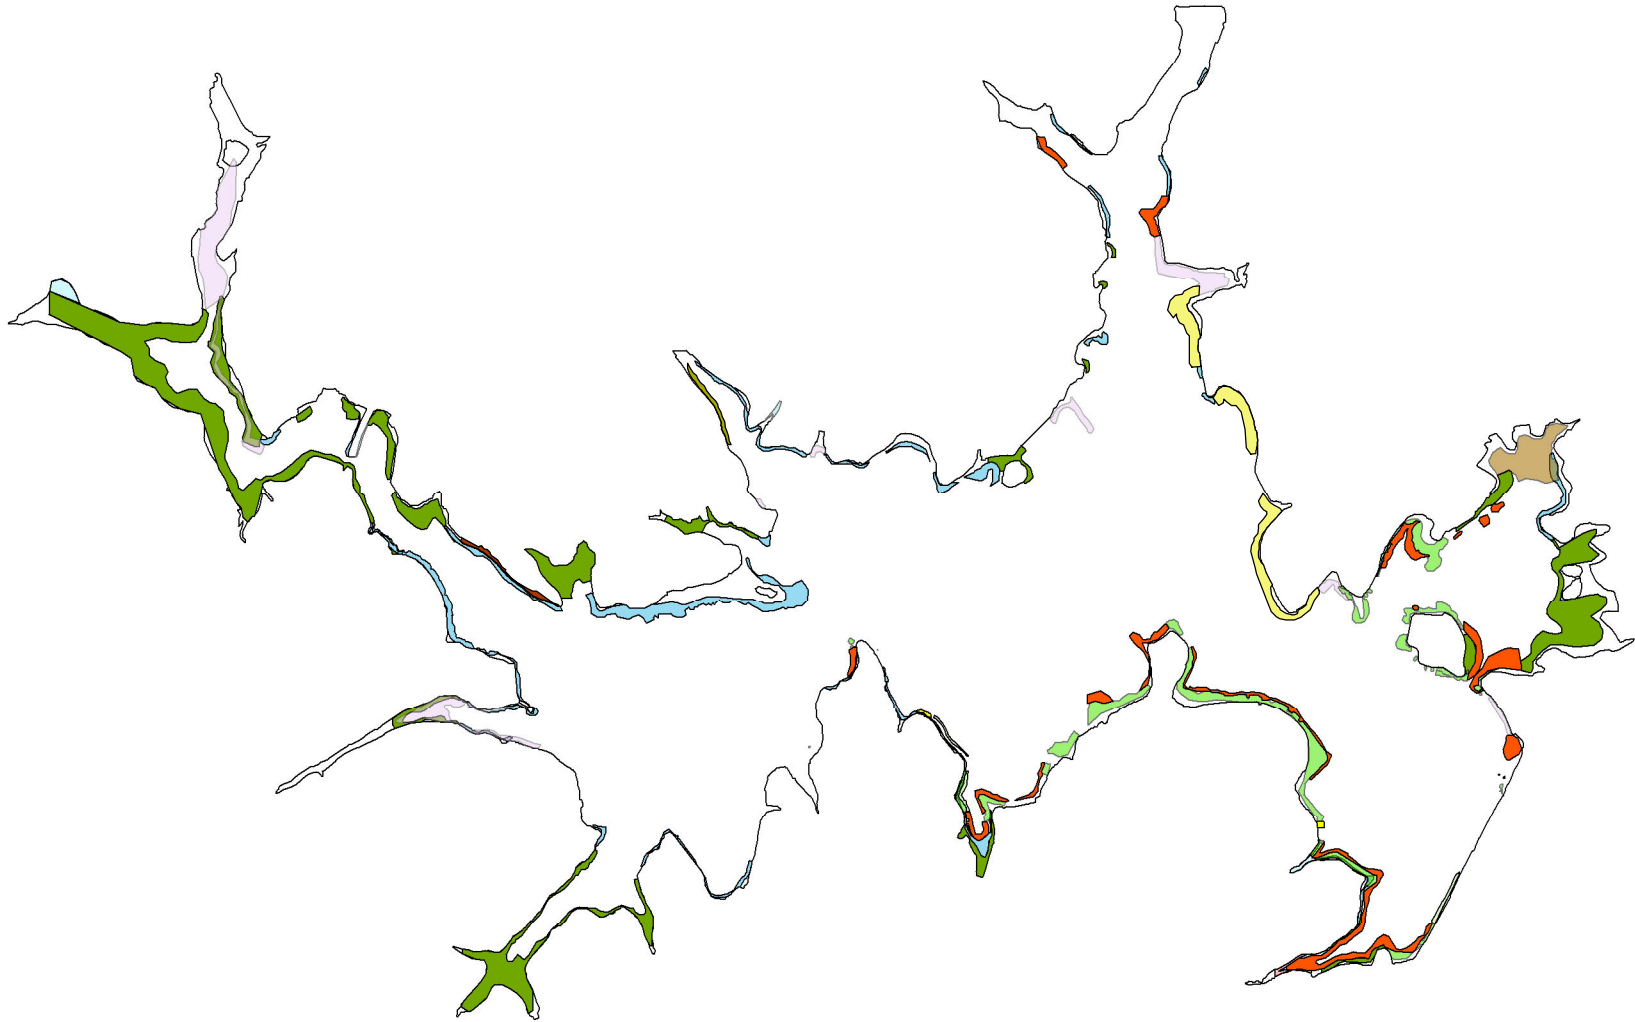

Lake Athens Vegetation Survey 08/05/2013

Current Surface Acreage ~ 1392 Acres

Inland Fisheries Division
Texas Parks and Wildlife Department

Prepared by: Jacob Norman & Richard Ott
Texas Parks and Wildlife: Inland Fisheries Division
Projection: NAD 83 UTM Zone 15N
This Map is for Reference Only

The requestor must be aware of data conditions and ultimately bear responsibility for the appropriate use of the information with respect to possible errors, original map scale, collection methodology, currency of data, and other conditions specific to certain data.

Species ~ Acreage
Total Coverage ~ 214.8 Acres: 15% Lake Coverage

Lotus ~ 89.7	Coontail/Hydrilla Mix ~ 1.4	Nitella ~ 8.7
Pondweed ~ 31.3	Cattail ~ 1	Water Willow < 1
Coontail ~ 24.6	Chara ~ 25.3	White Water Lilly ~ 1.8
Wild Celery ~ 24.0	Coontail/Chara Mix ~ 12.8	Primrose < 1
Hydrilla < 1	Lyngbia ~ 1.2	

550
Meters